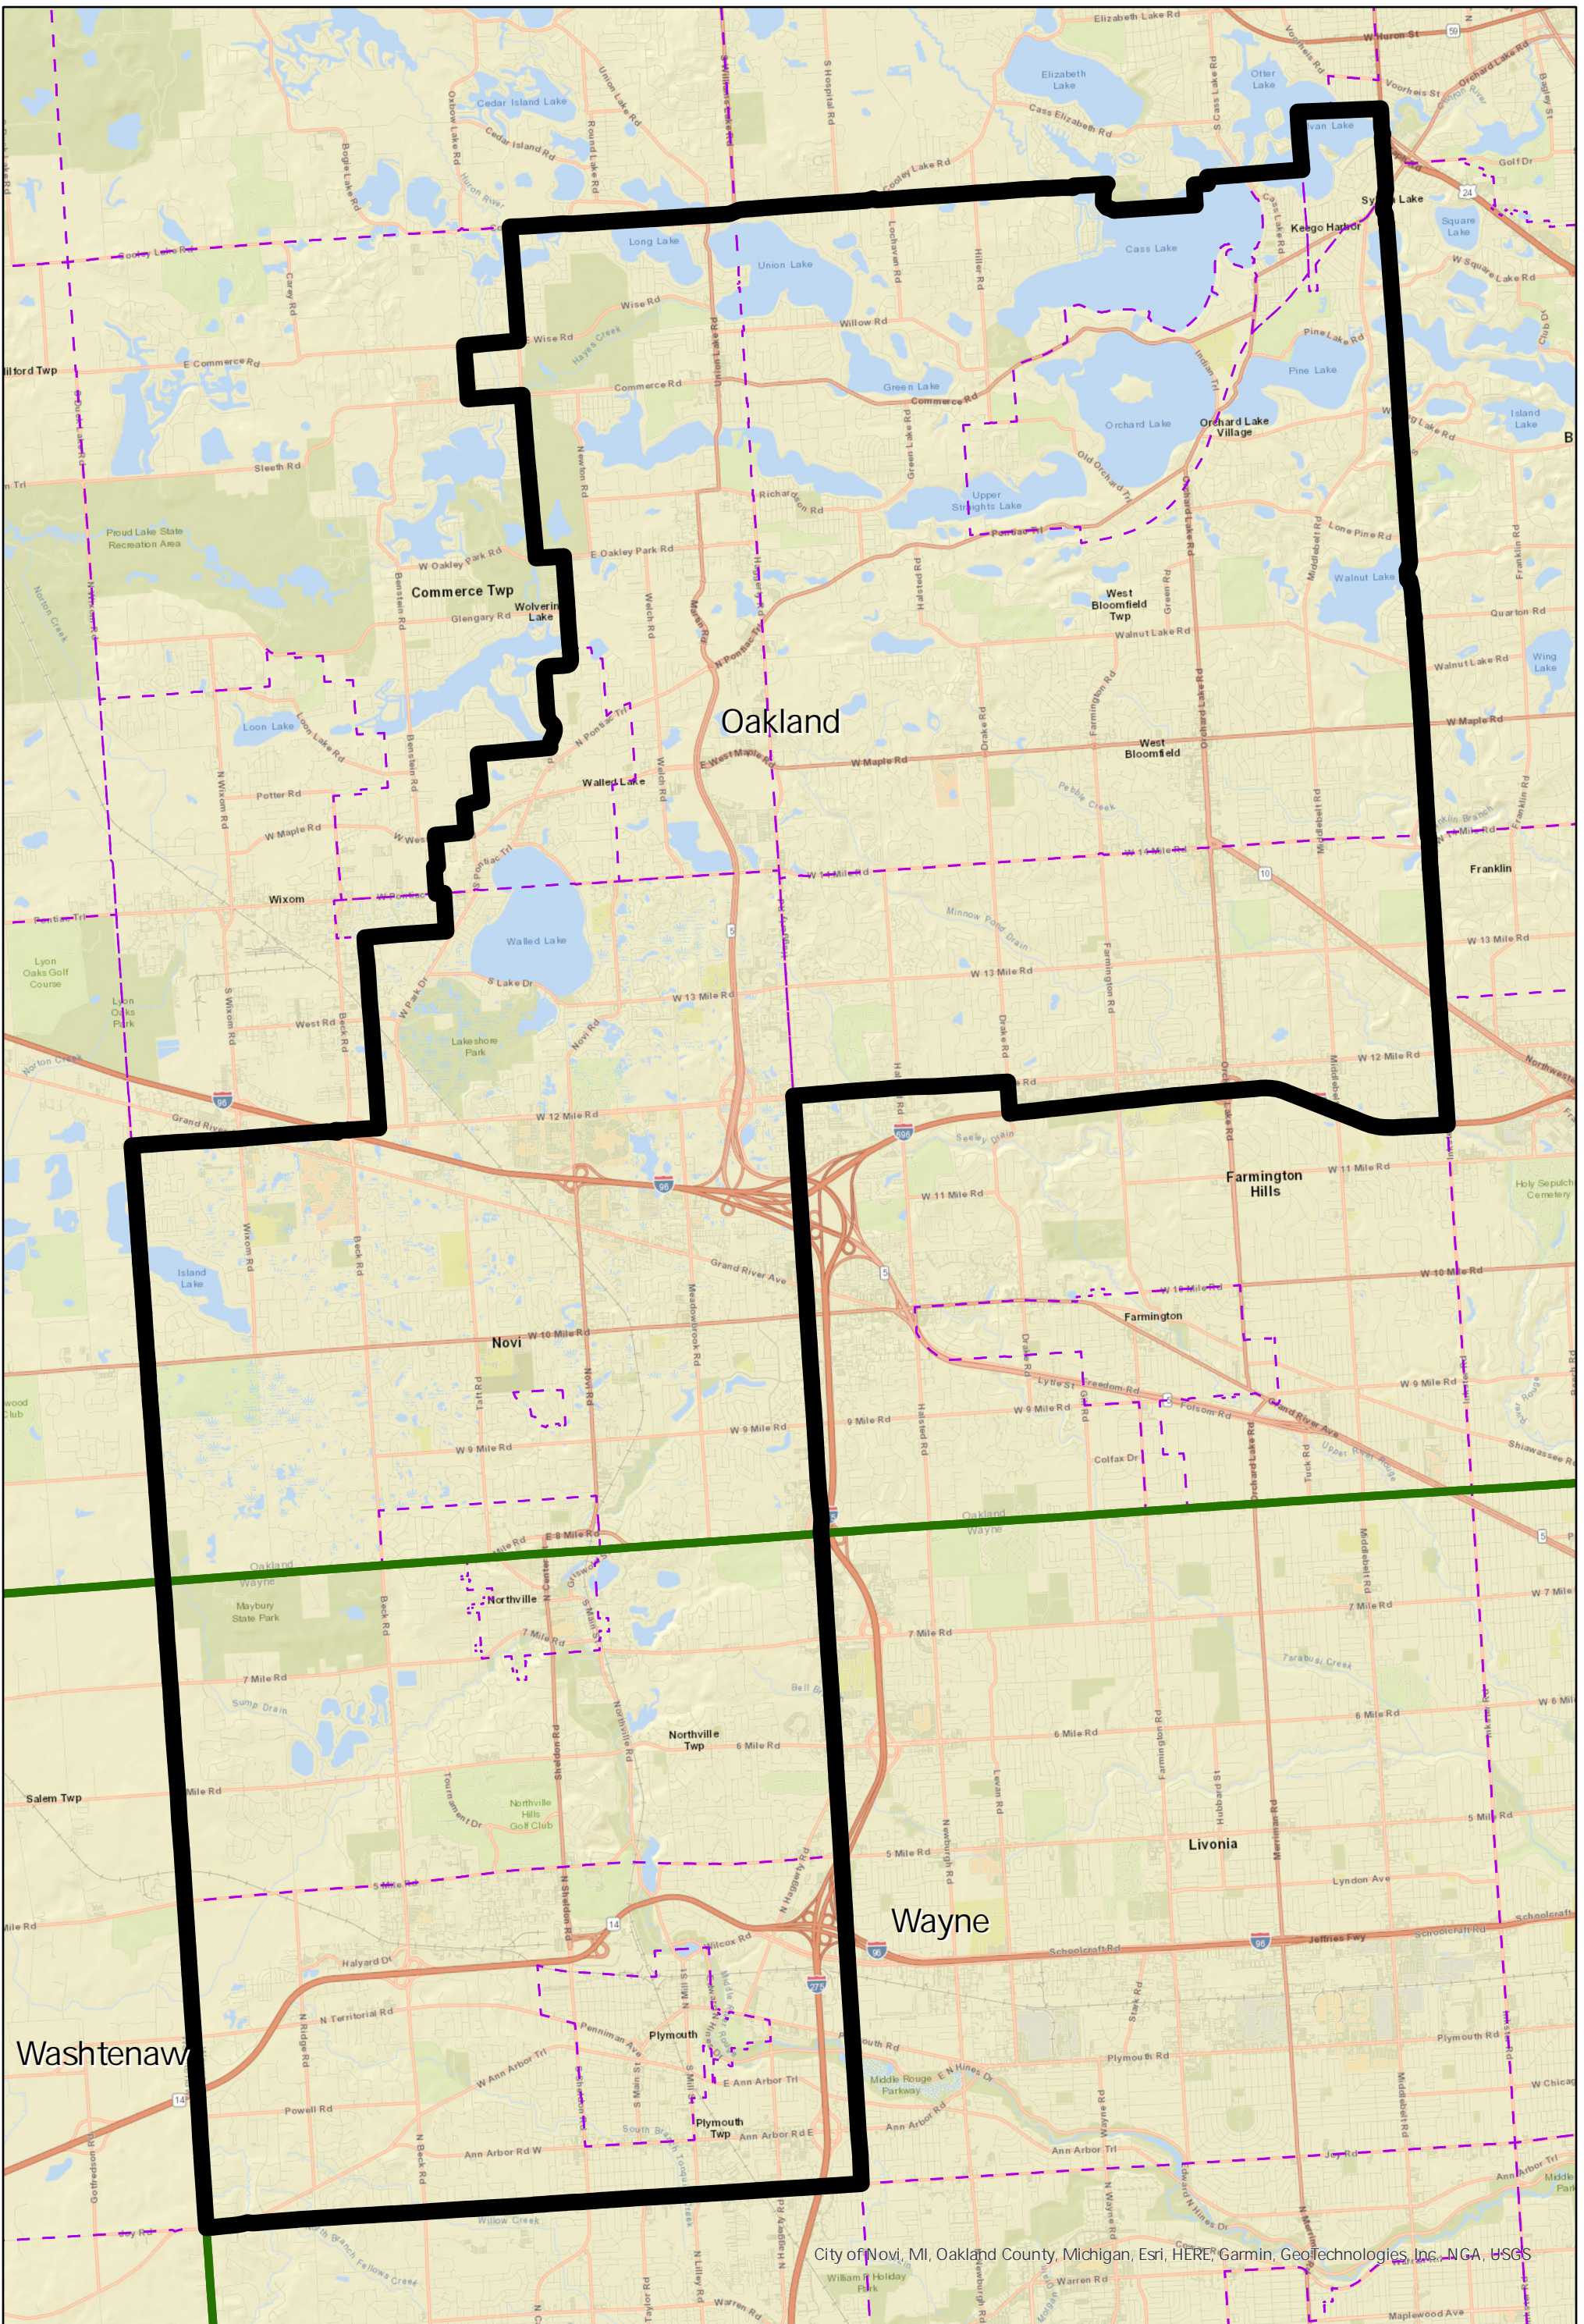

Linden Senate District 13, Michigan

City of Novi, MI, Oakland County, Michigan, Esri, HERE, Garmin, GeoTechnologies, Inc., NGA, USGS

 Linden Senate Districts  Counties  Townships

Election  Data Services
0 0.75 1.5 3 Miles